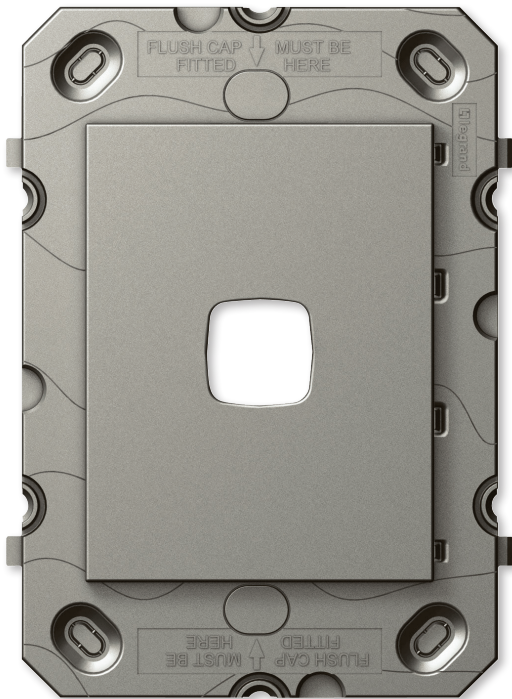

Datasheet

Arteor™

1 Gang Grid, 770 Series

CAT. NO. AR770/1GOWE, AR770/1GOMGN, AR770/1GOALU, AR770/1GOCHP

AR770/1GOMGN

AR770/1GOWE

Cat. No.	AR770/1GOWE	AR770/1GOMGN	AR770/1GOALU	AR770/1GOCHP
Colour	White (WE)	Magnesium (MGN)	Aluminium (ALU)	Champagne (CHP)
Description	Arteor™ - 1 Gang Grid			
Plate Size (W x H x D)	77 x 112 x 9mm			
Mounting Centres	84 mm			

Arteor™

1 Gang Grid, 770 Series

CAT. NO. AR770/1G0WE, AR770/1G0MGN, AR770/1GOALU, AR770/1G0CHP

- Ready to accept any Arteor range mechanism.
- More fixing options - 4 corners.
- Oval 84mm fixing points - make it easier to straighten products at the last minute.
- Paint path - lessens potential damage to walls by providing a small channel for paint ingress.

Glass and tile cut-out dimensions:

Single product	
Cat. No.	Barcode
AR770/1G0WE	3245065719017
AR770/1G0MGN	3245065719512
AR770/1GOALU	341497191985
AR770/1G0CHP	341497192000

Inner box (QTY 10)	
Cat. No.	Barcode
AR770/1G0WE	011324506571901430000010
AR770/1G0MGN	011324506571951930000010
AR770/1GOALU	341497191986
AR770/1G0CHP	341497192001