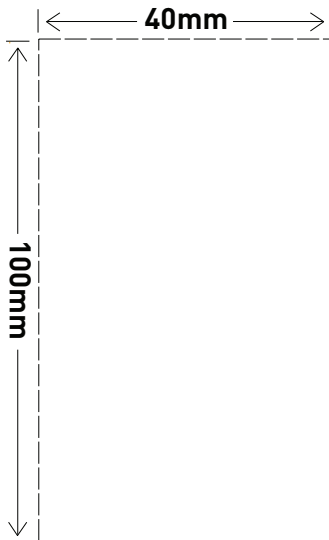

Datasheet

Arteor™

1 Gang Grid, 770 Series

CAT. NO. AR770/1GOWE, AR770/1GOMGN, AR770/1GOALU, AR770/1GOCHP

AR770/1GOMGN

AR770/1GOWE

Cat. No.	AR770/1GOWE	AR770/1GOMGN	AR770/1GOALU	AR770/1GOCHP
Colour	White (WE)	Magnesium (MGN)	Aluminium (ALU)	Champagne (CHP)
Description	Arteor™ - 1 Gang Grid			
Plate Size (W x H x D)	77 x 112 x 9mm			
Mounting Centres	84 mm			

Arteor™

1 Gang Grid, 770 Series

CAT. NO. AR770/1G0WE, AR770/1G0MGN, AR770/1GOALU, AR770/1G0CHP

- Ready to accept any Arteor range mechanism.
- More fixing options - 4 corners.
- Oval 84mm fixing points - make it easier to straighten products at the last minute.
- Paint path - lessens potential damage to walls by providing a small channel for paint ingress.

Glass and tile cut-out dimensions:

Single product	
Cat. No.	Barcode
AR770/1G0WE	3245065719017
AR770/1G0MGN	3245065719512
AR770/1GOALU	341497191985
AR770/1G0CHP	341497192000

Inner box (QTY 10)	
Cat. No.	Barcode
AR770/1G0WE	011324506571901430000010
AR770/1G0MGN	011324506571951930000010
AR770/1GOALU	341497191986
AR770/1G0CHP	341497192001