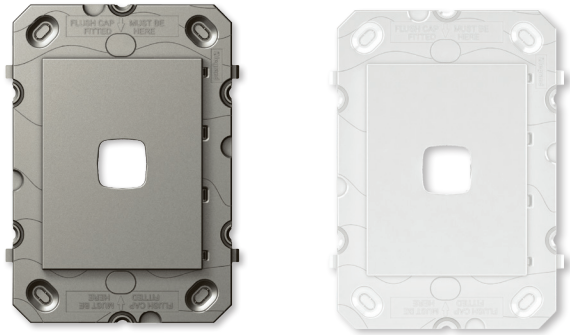

Datasheet

Arteor™

1 Gang Grid, 770 Series

CAT. NO. AR770/1GOWE, AR770/1GOMGN, AR770/1GOALU, AR770/1GOCHP

AR770/1GOMGN

AR770/1GOWE

Cat. No.	AR770/1GOWE	AR770/1GOMGN	AR770/1GOALU	AR770/1GOCHP
Colour	White (WE)	Magnesium (MGN)	Aluminium (ALU)	Champagne (CHP)
Description	Arteor™ - 1 Gang Grid			
Plate Size (W x H x D)	77 x 112 x 9mm			
Mounting Centres	84 mm			

Arteor™

1 Gang Grid, 770 Series

CAT. NO. AR770/1G0WE, AR770/1G0MGN, AR770/1GOALU, AR770/1G0CHP

- Ready to accept any Arteor range mechanism.
- More fixing options - 4 corners.
- Oval 84mm fixing points - make it easier to straighten products at the last minute.
- Paint path - lessens potential damage to walls by providing a small channel for paint ingress.

Glass and tile cut-out dimensions:

Single product	
Cat. No.	Barcode
AR770/1G0WE	3245065719017
AR770/1G0MGN	3245065719512
AR770/1GOALU	341497191985
AR770/1G0CHP	341497192000

Inner box (QTY 10)	
Cat. No.	Barcode
AR770/1G0WE	011324506571901430000010
AR770/1G0MGN	011324506571951930000010
AR770/1GOALU	341497191986
AR770/1G0CHP	341497192001